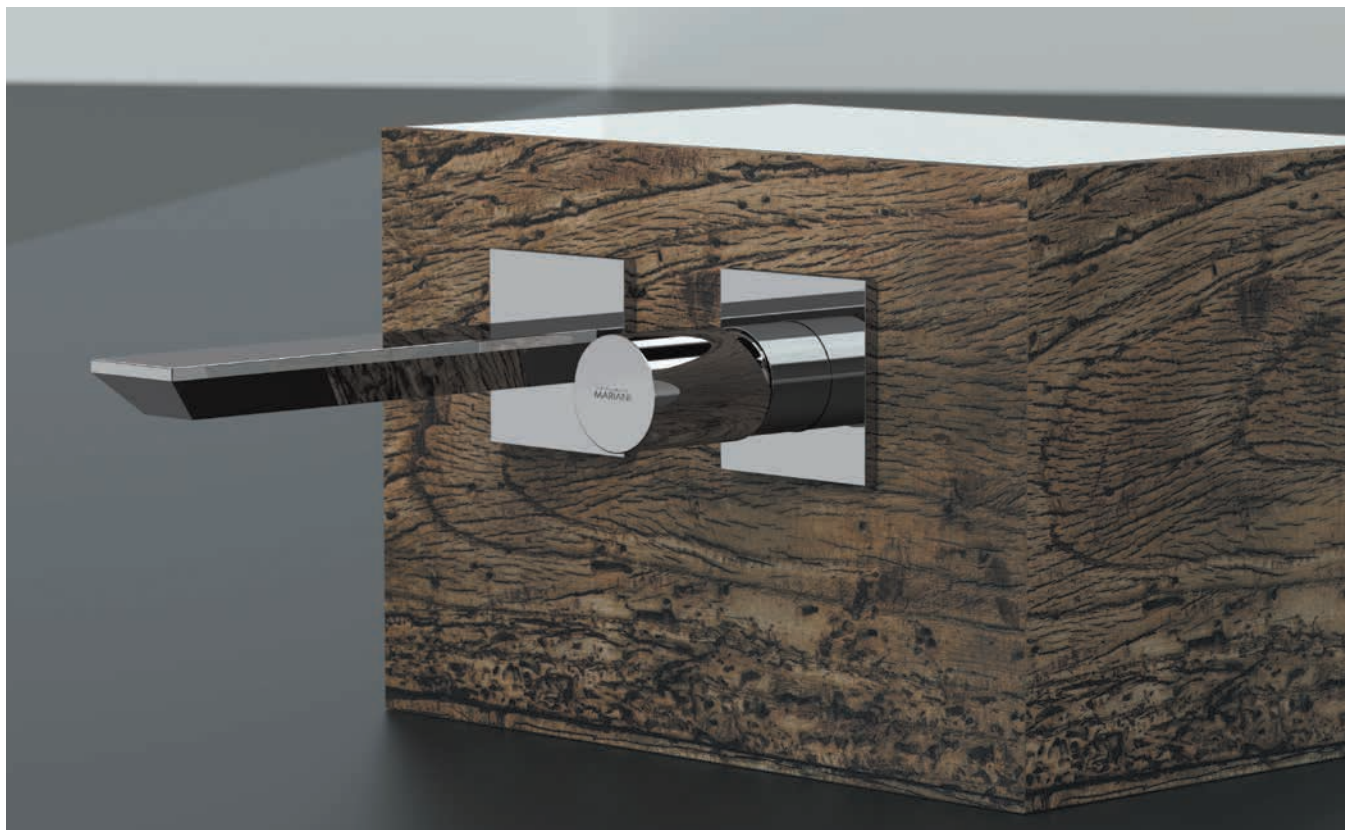

5TH AVENUE

LEVERS AVAILABLE

Customize your faucets by choosing the lever and the finishing color that best suit your style of furnishing.

.AV5

.AV6

.AV7

STANDARD

DESIGN