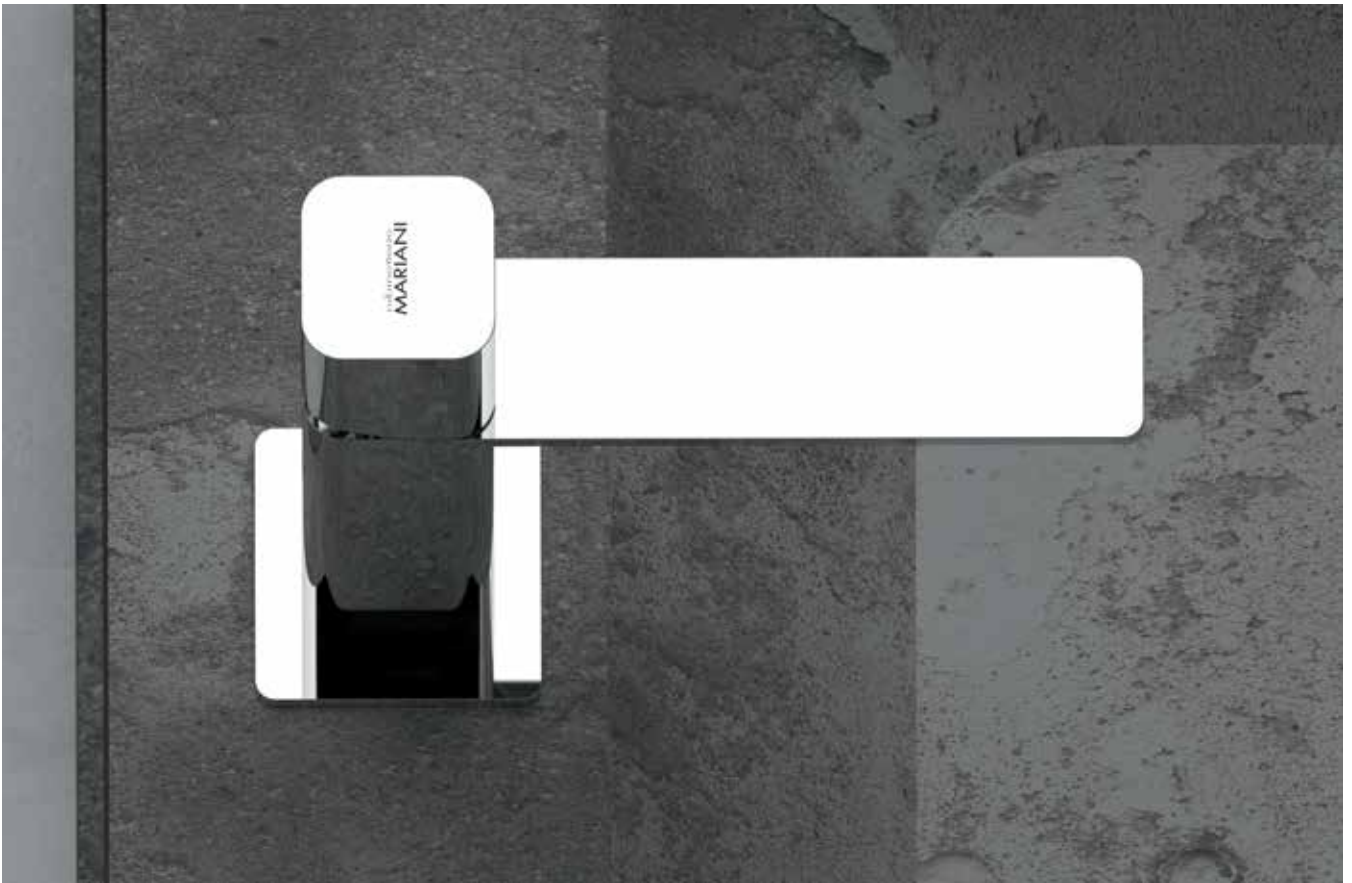

380IQ

393IQ

Miscelatore monocomando lavabo con scarico.
Single-lever basin mixer with pop-up waste.

CR

FIN (.14 .37 .16)

FIN (.22)

398IQ

Miscelatore monocomando lavabo alto senza scarico.
High basin mixer without waste.

CR

FIN (.14 .37 .16)

FIN (.22)

380IQ

Miscelatore monocomando lavabo senza scarico e senza foro sul corpo.
Single-lever basin mixer without waste and without body hole.

CR

FIN (.14 .37 .16)

FIN (.22)

493IQ

Miscelatore monocomando bidet con scarico.
Single-lever bidet mixer with pop-up waste.

CR

FIN (.14 .37 .16)

FIN (.22)

480IQ

Miscelatore monocomando bidet senza scarico e senza foro sul corpo.
Single-lever bidet mixer without waste and without body hole.

CR

FIN (.14 .37 .16)

FIN (.22)